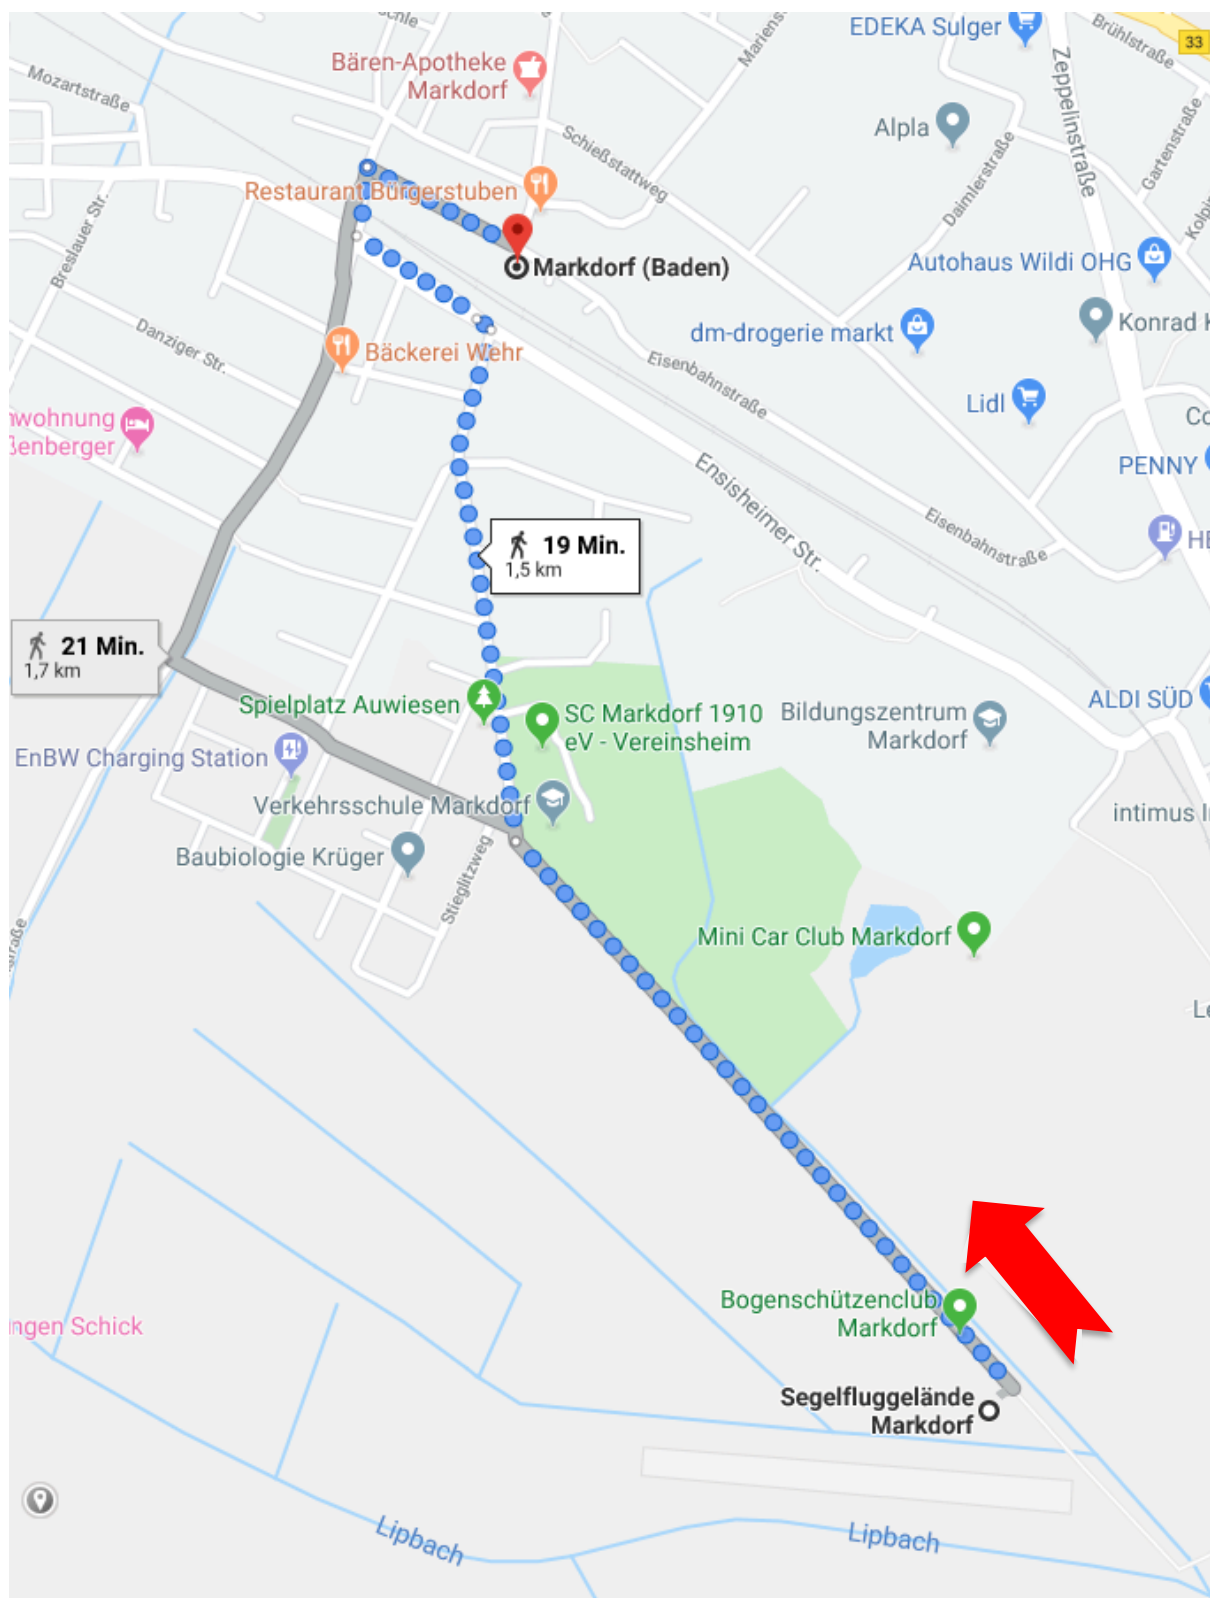

Weg zum Bahnhof Markdorf / How to walk to Markdorf train station

Züge nach Friedrichshafen Stadtbahnhof verkehren ca. alle 30 Minuten.
Trains to Friedrichshafen Main Station depart approx. every 30 minutes.