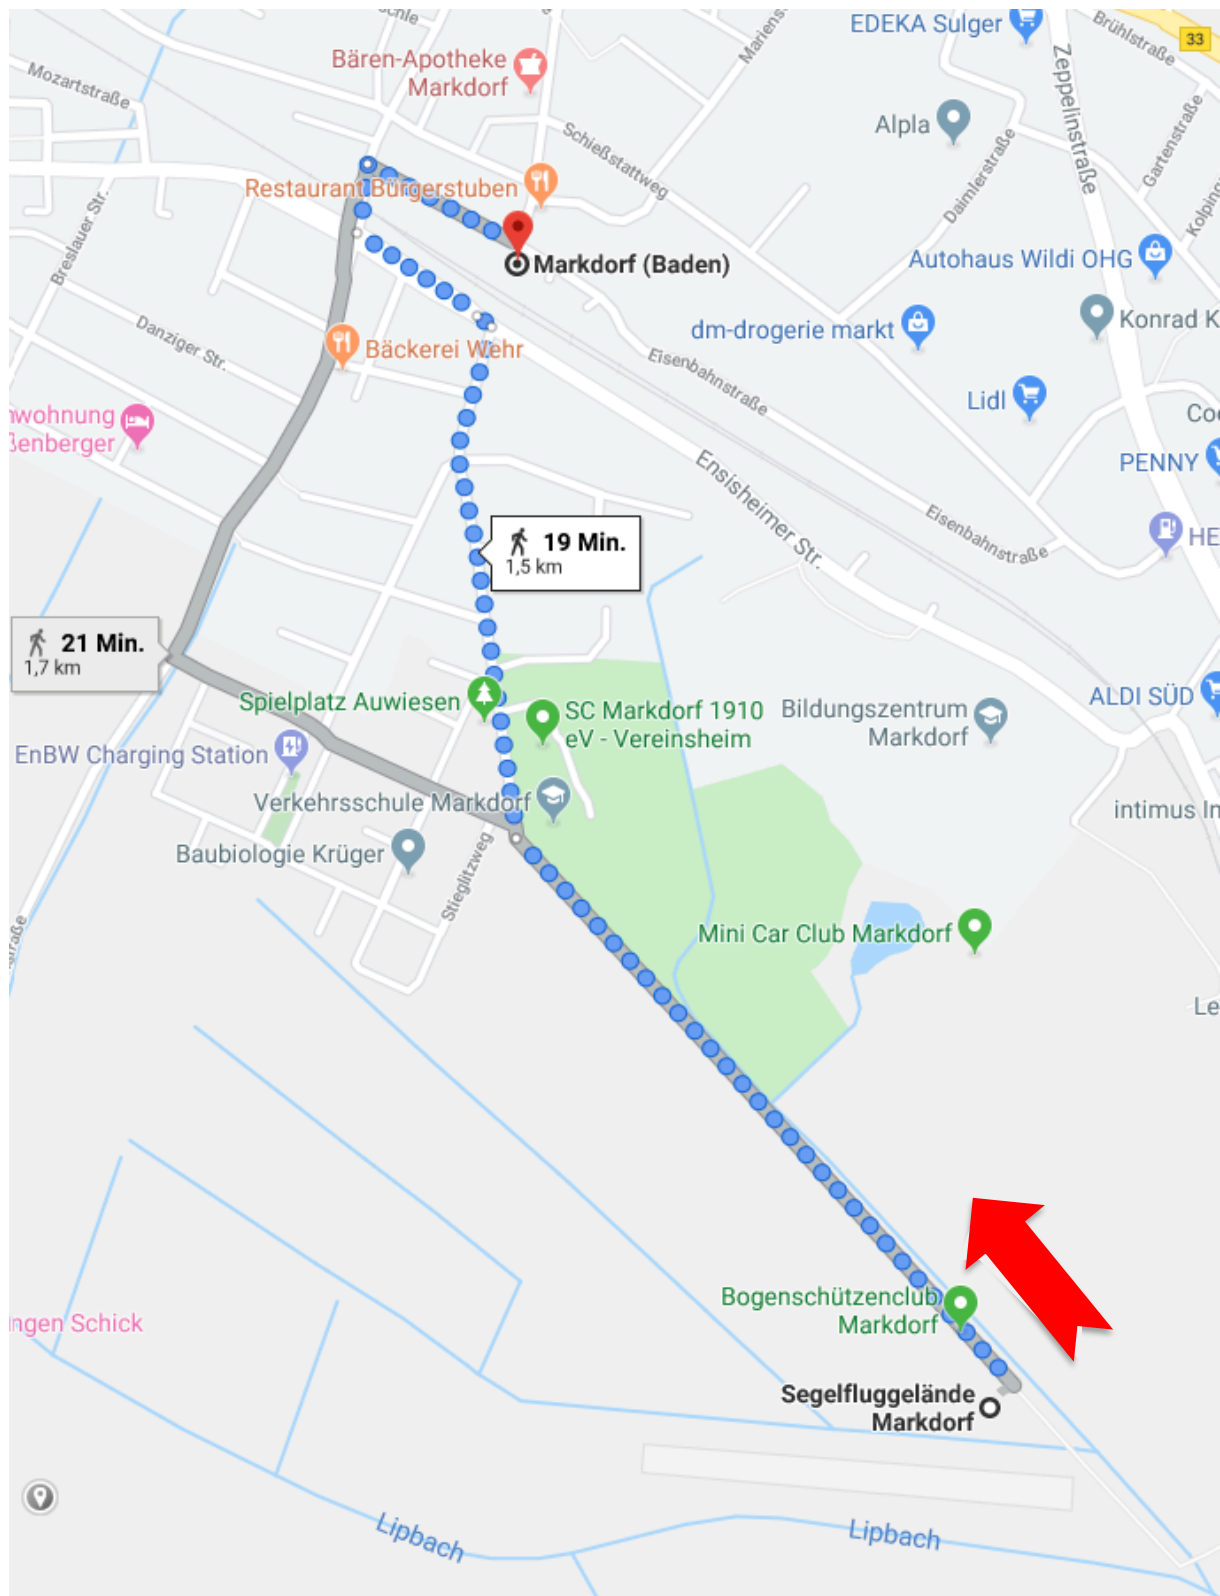

Weg zum Bahnhof Markdorf / How to walk to Markdorf train station

Züge nach Friedrichshafen Stadtbahnhof verkehren ca. alle 30 Minuten.
Trains to Friedrichshafen Main Station depart approx. every 30 minutes.